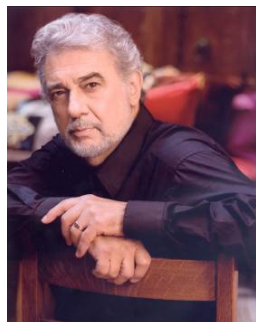

In association with

All information contained within this sales sheet is private and confidential, and is subject to change. No images may be used or reproduced without explicit permission from the Royal Opera House.